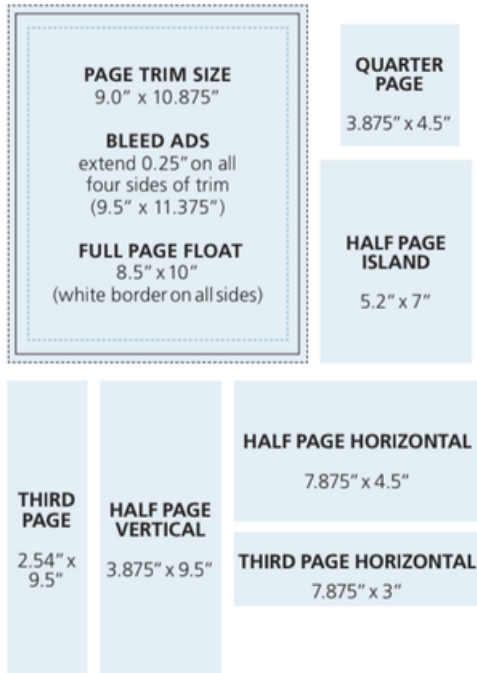

SPECS SHEET

PRINT & DIGITAL MAGAZINE ADVERTISING

PRINT

MAGAZINE DISPLAY AD SIZES

PG. #4

Acceptable File Format: PDF Only

DO NOT INCLUDE CROP OR REGISTRATION MARKS.

We only accept PDF files created to PDF/X-1a or High Quality Print (CMYK) settings with all fonts images embedded. We do not accept native or EPS files, original art and/or fonts. We are not responsible for ad reproduction if PDF specifications are not met.

Origination, Settings, Color and Resolutions

Document size should be built to specified size with no additional border/white space.

Ads can be originated in any program that will support the creation of Adobe Portable Document Format (PDF) files. Original program files are not acceptable.

All color images must be saved in CMYK. B&W images may be saved as grayscale. Spot, Pantone (PMS) and RGB are not acceptable. We cannot be held responsible for inaccurate color conversion on ads submitted incorrectly.

Embedded image resolution should be at least 300dpi at 100%. We cannot be held responsible for image reproduction is original image is less than specified above.

Any traps, overprints or reverses should be done in native file prior to exporting to High-Quality PDF. Full page bleed ads should be created to the trim size of the publication PLUS ADDITIONAL 1/4" BLEED. For bleed, background should extend at least 1/8" (18pts) on all four sides of ad. DO NOT INCLUDE CROP OR REGISTRATION MARKS.

Color Proofs/Digital Reproduction

To ensure color matching, every color ad should be accompanied by a color proof, sized at 100% and appearing exactly as the advertiser expects. Some ad elements may appear to print correctly on ink-jet or laser printers but will not print correctly on press. The Monitor is not liable for the final color output if a proof is not supplied.

Print Display Ad Sizes

All ad sizes are shown as width x height.

Full Page Float . . . . . 8.5" x 10"
Full Page Trim . . . . . 9" x 10.875"
Full Page Bleed . . . . . 9.5" x 11.375"
Half Page Island . . . . . 5.2" x 7"
Half Page Horizontal . . . . 7.875" x 4.5"
Half Page Vertical . . . . . 3.875" x 9.5"
Third Page . . . . . 2.54" x 9.5"
Third Page Horizontal . . . . 7.875" x 3"
Quarter Page . . . . . 3.875" x 4.5"