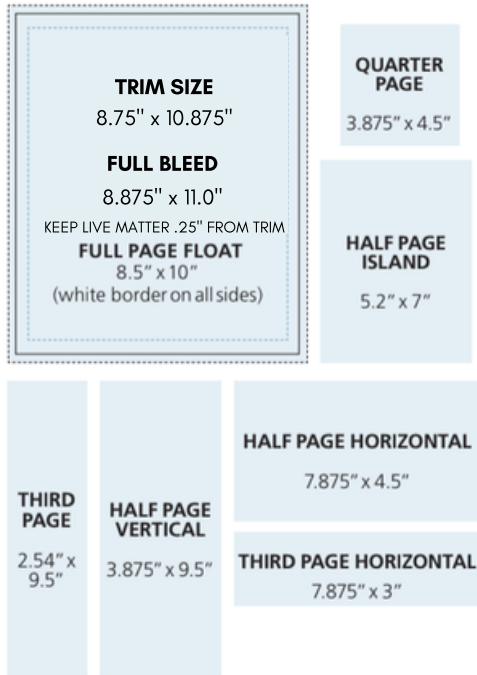

SPECS SHEET

PRINT & DIGITAL MAGAZINE ADVERTISING

PRINT

MAGAZINE DISPLAY AD SIZES

PG. #4

Acceptable File Format: PDF Only
DO NOT INCLUDE CROP OR REGISTRATION MARKS.
We only accept PDF files created to PDF/X-1a or High Quality Print (CMYK) settings with all fonts images embedded. We do not accept native or EPS files, original art and/or fonts. We are not responsible for ad reproduction if PDF specifications are not met.

Embedded image resolution should be at least 300dpi at 100%. We cannot be held responsible for image reproduction is original image is less than specified above.

Any traps, overprints or reverses should be done in native file prior to exporting to High-Quality PDF. Full page bleed ads should be created to the trim size of the publication PLUS ADDITIONAL 1/8" BLEED. For bleed, background should extend at least 1/8" (18pts) on all four sides of ad. DO NOT INCLUDE CROP OR REGISTRATION MARKS.

Print Display Ad Sizes
All ad sizes are shown as width x height.
Full Page Float 8.5" x 10"
Full Page Trim 9" x 10.875"
Full Page Bleed 9.5" x 11.375"
Half Page Island 5.2" x 7"
Half Page Horizontal 7.875" x 4.5"
Half Page Vertical 3.875" x 9.5"
Third Page 2.54" x 9.5"
Third Page Horizontal 7.875" x 3"
Quarter Page 3.875" x 4.5"